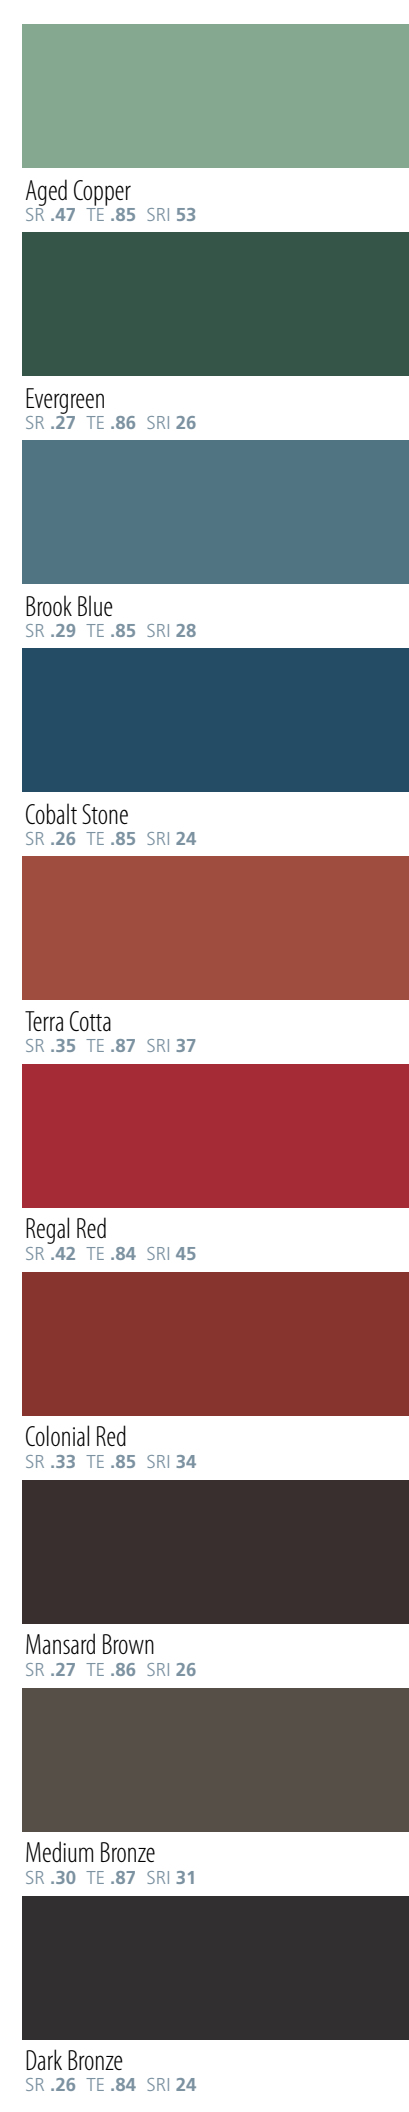

Slate Gray
SR .36 TE .84 SRI 37

Aged Copper
SR .47 TE .85 SRI 53

Evergreen
SR .27 TE .86 SRI 26

Brook Blue
SR .29 TE .85 SRI 28

Cobalt Stone
SR .26 TE .85 SRI 24

Terra Cotta
SR .35 TE .87 SRI 37

Regal Red
SR .42 TE .84 SRI 45

Colonial Red
SR .33 TE .85 SRI 34

Mansard Brown
SR .27 TE .86 SRI 26

Medium Bronze
SR .30 TE .87 SRI 31

Dark Bronze
SR .26 TE .84 SRI 24