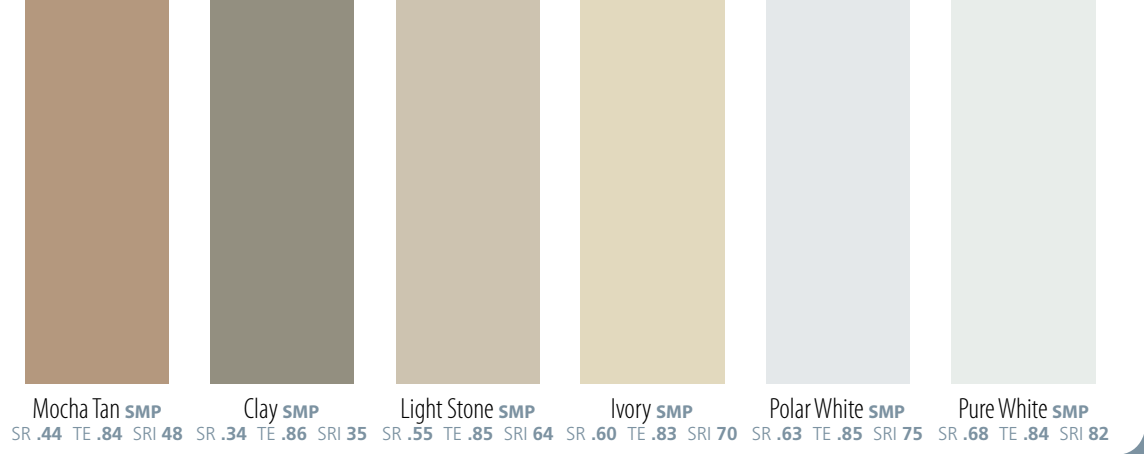

Marine Green SMP
SR .36 TE .86 SRI 38

Patina Green SMP
SR .29 TE .87 SRI 29

Mocha Tan SMP
SR .44 TE .84 SRI 48

Clay SMP
SR .34 TE .86 SRI 35

Light Stone SMP
SR .55 TE .85 SRI 64

Ivory SMP
SR .60 TE .83 SRI 70

Polar White SMP
SR .63 TE .85 SRI 75

Pure White SMP
SR .68 TE .84 SRI 82

SILICONIZED MODIFIED POLYESTER
STANDARD SMP PAINT FINISHES

See color profile availability matrix for lead times - Not all colors available in all profiles.

SR SOLAR REFLECTIVITY:
% OF SUN'S RAYS REFLECTED FROM ROOF
TE THERMAL EMISSIVITY:
% OF HEAT LOSS FROM ROOF SURFACE
SRI SOLAR REFLECTANCE INDEX:
OVERALL PERFORMANCE RATING