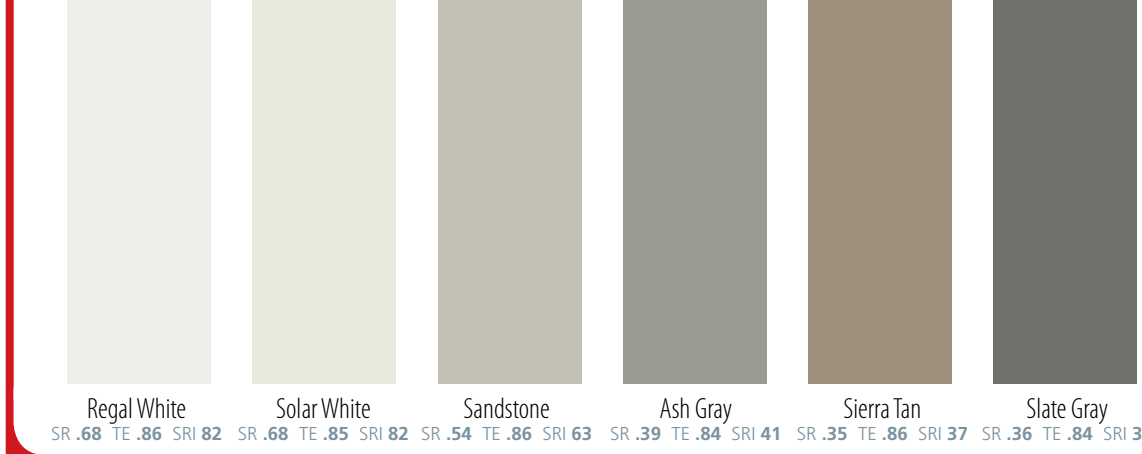

Aged Copper
SR .47 TE .85 SRI 53

Evergreen
SR .27 TE .86 SRI 26

Regal White
SR .68 TE .86 SRI 82

Solar White
SR .68 TE .85 SRI 82

Sandstone
SR .54 TE .86 SRI 63

Ash Gray
SR .39 TE .84 SRI 41

Sierra Tan
SR .35 TE .86 SRI 37

Slate Gray
SR .36 TE .84 SRI 37

PREMIUM PAINT COATING
PVDF RESIN-BASED FINISH

See color profile availability matrix for lead times - Not all colors available in all profiles.